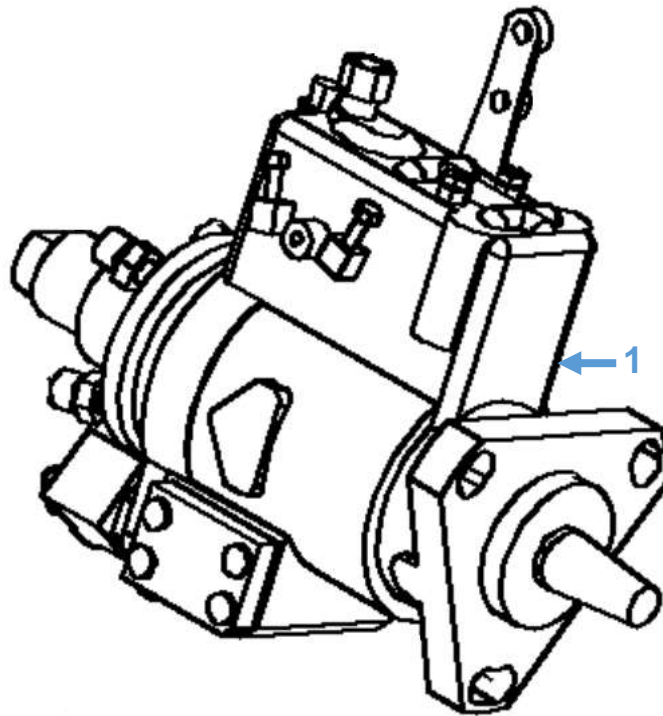

Engine Parts: Injectors

Diagram No.	Description	Part No.	Model
1	Injector	RE519569	Shire 06 90 Shire 09 90 Shire 11 90 Shire 12 90 Shire 14 90
2	Packing	R92352	Shire 06 90 Shire 09 90 Shire 11 90 Shire 12 90 Shire 14 90
3	Washer	R500390	Shire 06 90 Shire 09 90 Shire 11 90 Shire 12 90 Shire 14 90
4	Injector	RE531801	Shire 90
5	O-Ring	R56464	Shire 90
6	Washer	R524623	Shire 90

Engine Parts: Fuel Injection Pump

Diagram No.	Description	Part No.	Model
1	Fuel Injection Pump	RE519021	Shire 06 90 Shire 09 90 Shire 11 90 Shire 12 90 Shire 14 90
		RE533479	Shire 90

Engine Parts: Rocker Cover Gasket & Oil Cap

Diagram No.	Description	Part No.	Model
1	Rocker Cover Gasket	R524480	All
2	Oil Cap	RE535560	All
3	Oil Cap O-Ring	R502902	All

Engine Parts: Cylinder Head Gasket

Diagram No.	Description	Part No.	Model
1	Cylinder Head Gasket	R116515	All