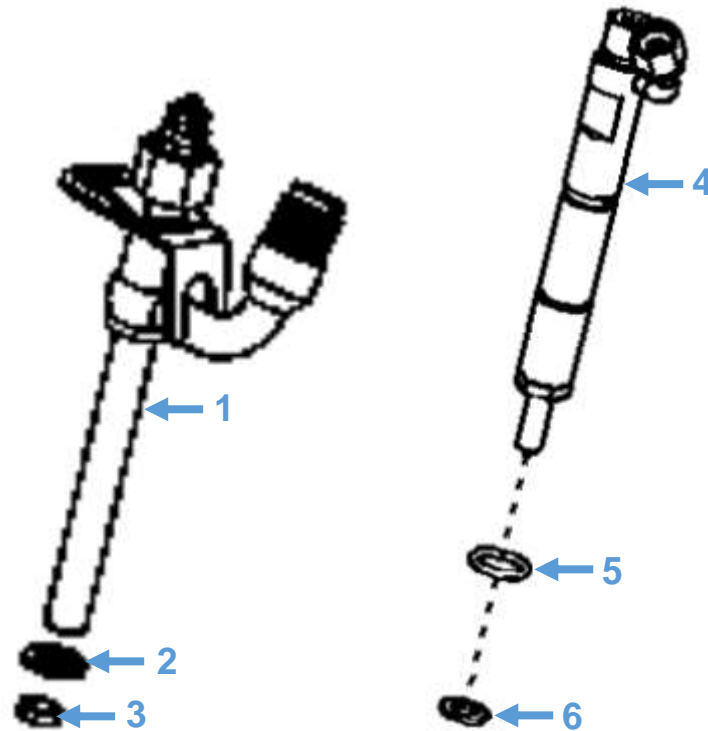

Engine Parts: Injectors

Diagram No.	Description	Part No.	Model
1	Injector	RE519569	Shire 06 90 Shire 09 90 Shire 11 90 Shire 12 90 Shire 14 90
2	Packing	R92352	Shire 06 90 Shire 09 90 Shire 11 90 Shire 12 90 Shire 14 90
3	Washer	R500390	Shire 06 90 Shire 09 90 Shire 11 90 Shire 12 90 Shire 14 90
4	Injector	RE531801	Shire 90
5	O-Ring	R56464	Shire 90
6	Washer	R524623	Shire 90