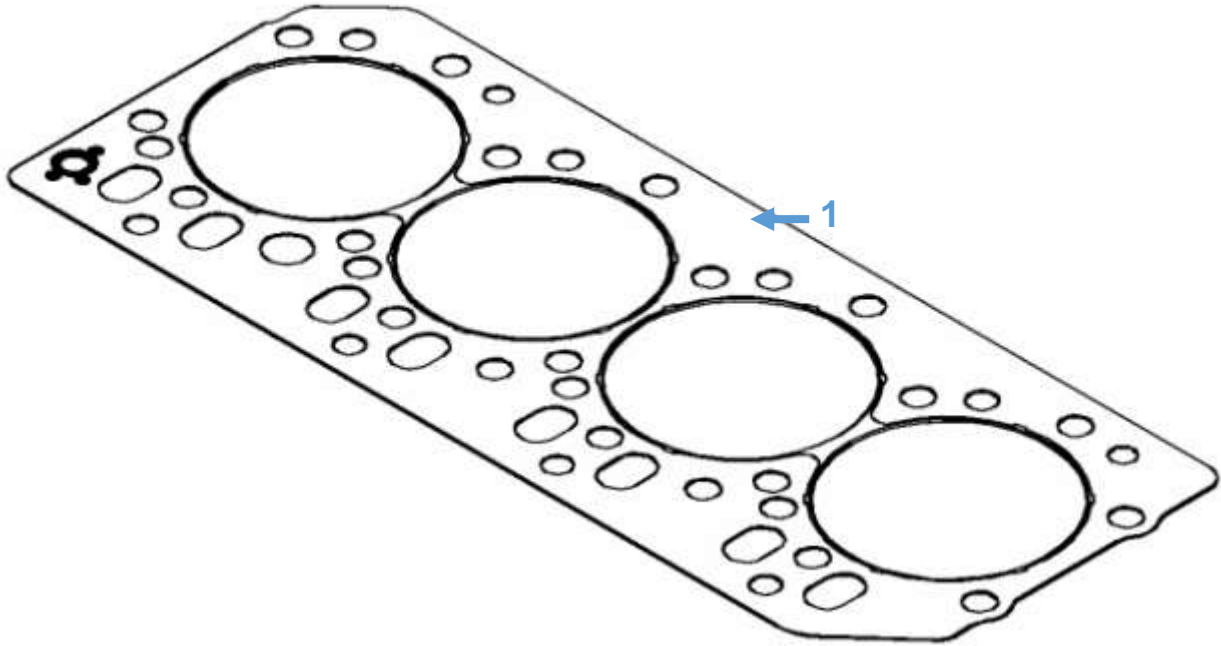

Engine Parts: Fuel Injection Pump

Diagram No.	Description	Part No.	Model
1	Fuel Injection Pump	RE519021	Shire 06 90 Shire 09 90 Shire 11 90 Shire 12 90 Shire 14 90
		RE533479	Shire 90

Engine Parts: Rocker Cover Gasket & Oil Cap

Diagram No.	Description	Part No.	Model
1	Rocker Cover Gasket	R524480	All
2	Oil Cap	RE535560	All
3	Oil Cap O-Ring	R502902	All

Engine Parts: Cylinder Head Gasket

Diagram No.	Description	Part No.	Model
1	Cylinder Head Gasket	R116515	All