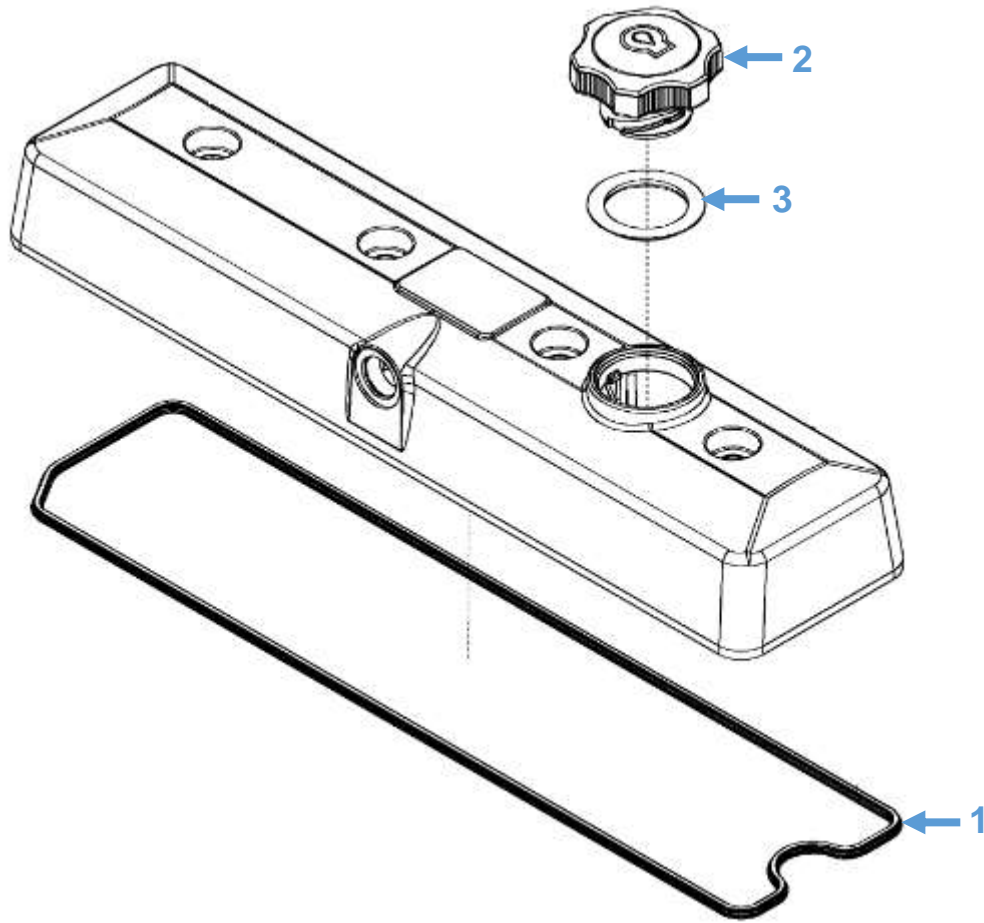

Engine Parts: Fuel Injection Pump

Diagram No.	Description	Part No.	Model
1	Fuel Injection Pump	RE519021	Shire 06 90 Shire 09 90 Shire 11 90 Shire 12 90 Shire 14 90
		RE533479	Shire 90

Engine Parts: Rocker Cover Gasket & Oil Cap

Diagram No.	Description	Part No.	Model
1	Rocker Cover Gasket	R524480	All
2	Oil Cap	RE535560	All
3	Oil Cap O-Ring	R502902	All

Engine Parts: Cylinder Head Gasket

Diagram No.	Description	Part No.	Model
1	Cylinder Head Gasket	R116515	All